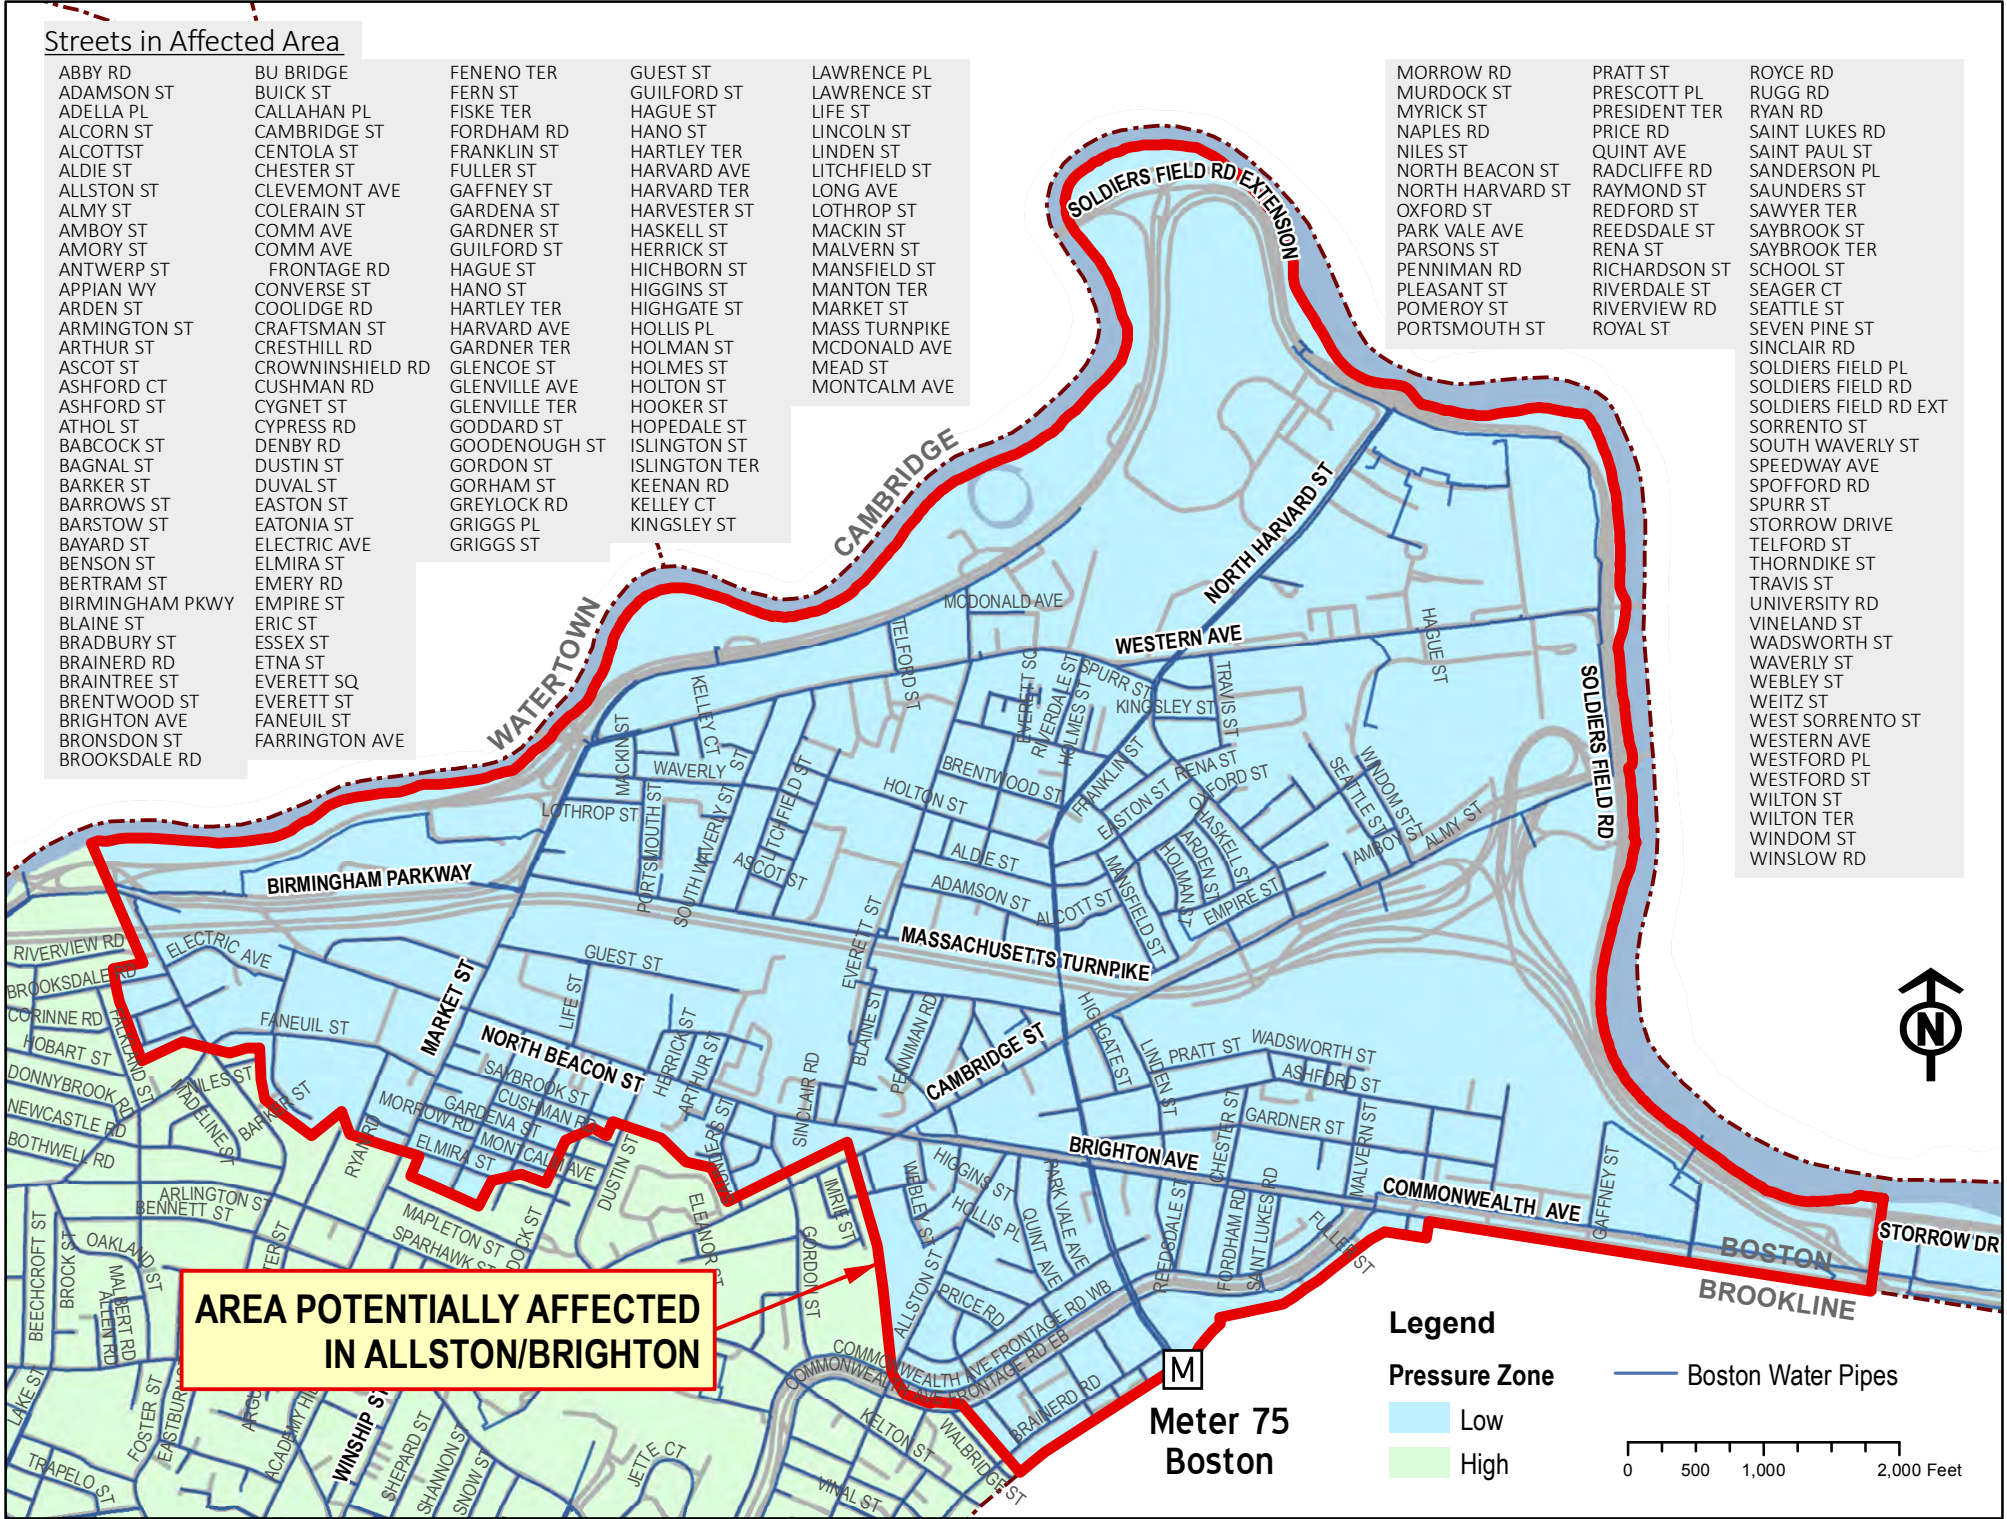

GUEST ST
GUILFORD ST
HAGUE ST
HANO ST
HARTLEY TER
HARVARD AVE
HARVARD TER
HARVESTER ST
HASKELL ST
HERRICK ST
HICHBORN ST
HIGGINS ST
HIGHGATE ST
HOLLIS PL
HOLMAN ST
HOLMES ST
HOLTON ST
HOOKER ST
HOPEDALE ST
ISLINGTON ST
ISLINGTON TER
KEENAN RD
KELLEY CT
KINGSLEY ST

LAWRENCE PL
LAWRENCE ST
LIFE ST
LINCOLN ST
LINDEN ST
LITCHFIELD ST
LONG AVE
LOTHROP ST
MACKIN ST
MALVERN ST
MANSFIELD ST
MANTON TER
MARKET ST
MASS TURNPIKE
MCDONALD AVE
MEAD ST
MONTCALM AVE

MORROW RD
MURDOCK ST
MYRICK ST
NAPLES RD
NILES ST
NORTH BEACON ST
NORTH HARVARD ST
OXFORD ST
PARK VALE AVE
PARSONS ST
PENNIMAN RD
PLEASANT ST
POMEROY ST
PORTSMOUTH ST

PRATT ST
PRESCOTT PL
PRESIDENT TER
PRICE RD
QUINT AVE
RADCLIFFE RD
RAYMOND ST
REDFORD ST
REEDSDALE ST
RENA ST
RICHARDSON ST
RIVERDALE ST
RIVERVIEW RD
ROYAL ST

ROYCE RD
RUGG RD
RYAN RD
SAINT LUKES RD
SAINT PAUL ST
SANDERSON PL
SAUNDERS ST
SAWYER TER
SAYBROOK ST
SAYBROOK TER
SCHOOL ST
SEAGER CT
SEATTLE ST
SEVEN PINE ST
SINCLAIR RD
SOLDIERS FIELD PL
SOLDIERS FIELD RD
SOLDIERS FIELD RD EXT
SORRENTO ST
SOUTH WAVERLY ST
SPEEDWAY AVE
SPOFFORD RD
SPURR ST
STORROW DRIVE
TELFORD ST
THORNDIKE ST
TRAVIS ST
UNIVERSITY RD
VINELAND ST
WADSWORTH ST
WAVERLY ST
WEBLEY ST
WEITZ ST
WEST SORRENTO ST
WESTERN AVE
WESTFORD PL
WESTFORD ST
WILTON ST
WILTON TER
WINDOM ST
WINSLOW RD

**AREA POTENTIALLY AFFECTED
IN ALLSTON/BRIGHTON**

Legend

Pressure Zone
 Low
 High
 Boston Water Pipes

0 500 1,000 2,000 Feet